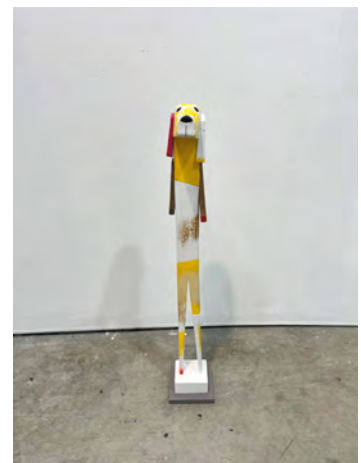

FW22396 Alick Sweet
Zerbinetta 2024
acrylic & oil paint on timber
84x13x13cm $1650

FW22536 Alick Sweet
Soprano 2 2024
acrylic & oil paint on timber
85x14x14cm $1650