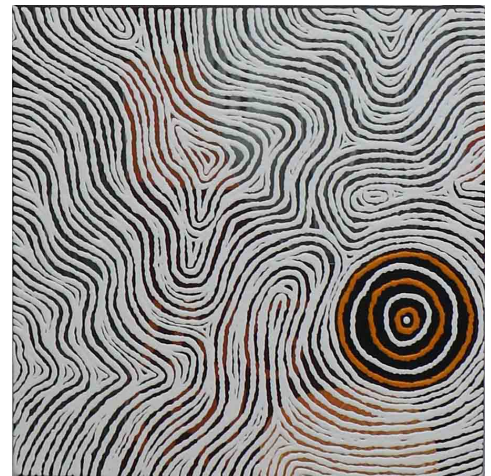

FW19623 Joanne Currie Nalingu
Gunggari swirl II 2020
acrylic & archival ink on canvas 40x40cm
$990