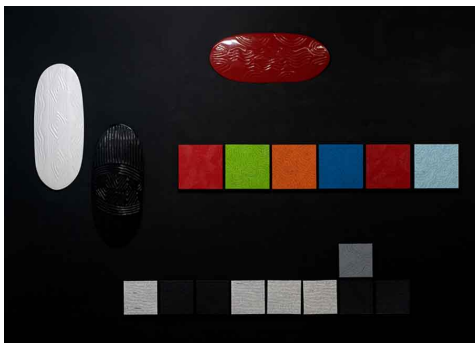

FW19643 Joanne Currie Nalingu
Gunggarri test pattern 2020
mixed media installation 300x400x5cm
$22000