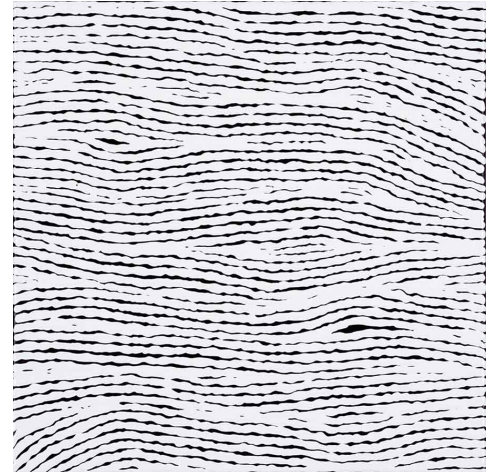

FW19385 Joanne Currie Nalingu
Light River Lines IV 2020
acrylic on canvas 30x30cm $680