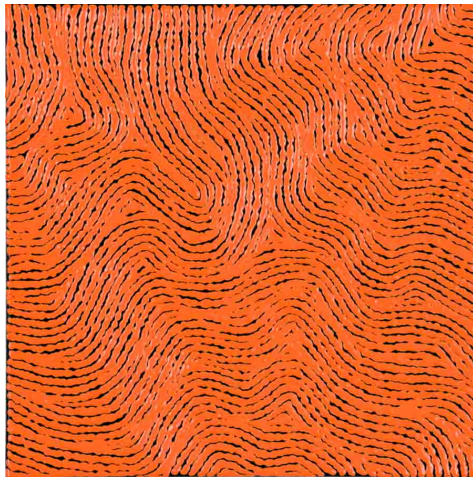

FW19394 Joanne Currie Nalingu
Warm River Swirl III 2020
acrylic on canvas 30x30cm $680