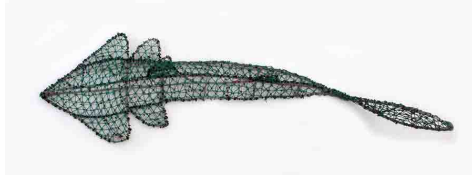

FW20456 Michael Norman
Pelican 2017
Ghost net, plastic trellis & wire
210x54x210cm \$8250

FW20457 Syd Bruce Shortfoe
Shovel nose ray 2016
Ghost net, rope, twine & steel
57x266x57cm \$7700

FW20458 Steven Kepper
Octopus 2016
Ghost net, rope, twine & steel xcm \$7700

FW20459 Christine Holroyd
Bull Shark 2016
Ghost net, twine, rope & wire
102x285x114cm \$7700

FW20460 Christine Yantumba
Mudskipper 2018
Ghost net, twine, rope & wire
100x240x183cm \$8250

FW20461 Michael Norman
Mud crab 2018
Ghost net, twine, rope & wire
110x200x220cm \$8250