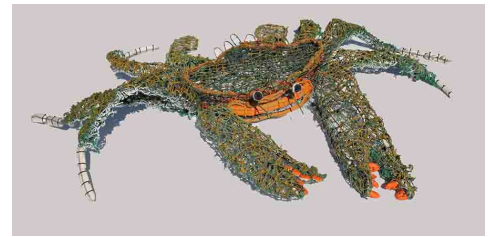

FW20456 Michael Norman
Pelican 2017
Ghost net, plastic trellis & wire
210x54x210cm \$8250

FW20457 Syd Bruce Shortfoe
Shovel nose ray 2016
Ghost net, rope, twine & steel
57x266x57cm \$7700

FW20458 Steven Kepper
Octopus 2016
Ghost net, rope, twine & steel xcm \$7700

FW20459 Christine Holroyd
Bull Shark 2016
Ghost net, twine, rope & wire
102x285x114cm \$7700

FW20460 Christine Yantumba
Mudskipper 2018
Ghost net, twine, rope & wire
100x240x183cm \$8250

FW20461 Michael Norman
Mud crab 2018
Ghost net, twine, rope & wire
110x200x220cm \$8250