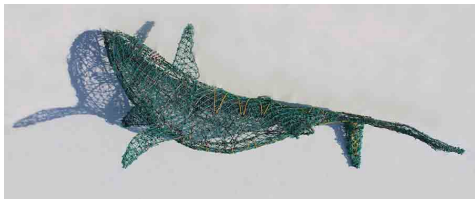

FW20456 Michael Norman
Pelican 2017
Ghost net, plastic trellis & wire
210x54x210cm \$8250

FW20457 Syd Bruce Shortfoe
Shovel nose ray 2016
Ghost net, rope, twine & steel
57x266x57cm \$7700

FW20458 Steven Kepper
Octopus 2016
Ghost net, rope, twine & steel xcm \$7700

FW20459 Christine Holroyd
Bull Shark 2016
Ghost net, twine, rope & wire
102x285x114cm \$7700

FW20460 Christine Yantumba
Mudskipper 2018
Ghost net, twine, rope & wire
100x240x183cm \$8250

FW20461 Michael Norman
Mud crab 2018
Ghost net, twine, rope & wire
110x200x220cm \$8250