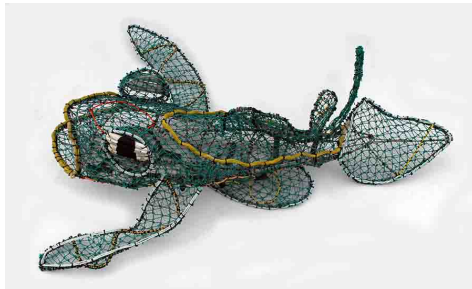

FW20456 Michael Norman
Pelican 2017
Ghost net, plastic trellis & wire
210x54x210cm \$8250

FW20457 Syd Bruce Shortfoe
Shovel nose ray 2016
Ghost net, rope, twine & steel
57x266x57cm \$7700

FW20458 Steven Kepper
Octopus 2016
Ghost net, rope, twine & steel xcm \$7700

FW20459 Christine Holroyd
Bull Shark 2016
Ghost net, twine, rope & wire
102x285x114cm \$7700

FW20460 Christine Yantumba
Mudskipper 2018
Ghost net, twine, rope & wire
100x240x183cm \$8250

FW20461 Michael Norman
Mud crab 2018
Ghost net, twine, rope & wire
110x200x220cm \$8250