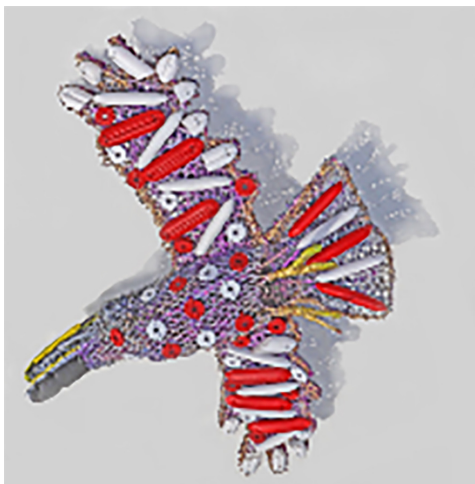

FW20456 Michael Norman
Pelican 2017
Ghost net, plastic trellis & wire
210x54x210cm \$8250

FW20457 Syd Bruce Shortfoe
Shovel nose ray 2016
Ghost net, rope, twine & steel
57x266x57cm \$7700

FW20458 Steven Kepper
Octopus 2016
Ghost net, rope, twine & steel xcm \$7700

FW20459 Christine Holroyd
Bull Shark 2016
Ghost net, twine, rope & wire
102x285x114cm \$7700

FW20460 Christine Yantumba
Mudskipper 2018
Ghost net, twine, rope & wire
100x240x183cm \$8250

FW20461 Michael Norman
Mud crab 2018
Ghost net, twine, rope & wire
110x200x220cm \$8250