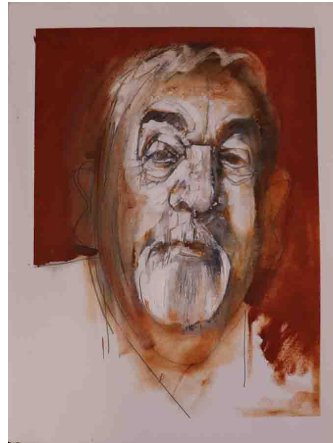

FW19411 David Paulson
Self-portrait 2020
mixed media on 300gsm paper 76x56cm \$1500

FW19412 David Paulson
Self-portrait 2020
mixed media on 300gsm paper 76x56cm \$1500

FW19413 David Paulson
Self-portrait 2020
mixed media on 300 gsm paper 76x56cm \$1500

FW19414 David Paulson
Self-portrait 2020
mixed media on 300gsm paper 76x56cm \$1500

FW19415 David Paulson
Self-portrait 2020
mixed media on 300gsm paper 76x56cm \$1500

FW19416 David Paulson
Self-portrait 2020
mixed media on 300gsm paper 76x56cm \$1500

FW19417 David Paulson
Self-portrait 2020
mixed media on 300gsm paper 76x56cm \$1500

FW19418 David Paulson
Self-portrait 2020
mixed media on 300gsm paper 76x56cm \$1500

FW19419 David Paulson
Laurie Nilsen 2020
mixed media on 300gsm paper 76x56cm \$1500