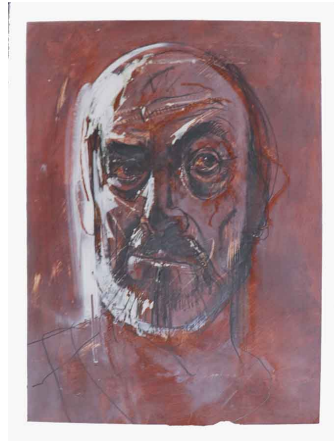

FW19411 David Paulson
Self-portrait 2020
mixed media on 300gsm paper 76x56cm \$1500

FW19412 David Paulson
Self-portrait 2020
mixed media on 300gsm paper 76x56cm \$1500

FW19413 David Paulson
Self-portrait 2020
mixed media on 300 gsm paper 76x56cm \$1500

FW19414 David Paulson
Self-portrait 2020
mixed media on 300gsm paper 76x56cm \$1500

FW19415 David Paulson
Self-portrait 2020
mixed media on 300gsm paper 76x56cm \$1500

FW19416 David Paulson
Self-portrait 2020
mixed media on 300gsm paper 76x56cm \$1500